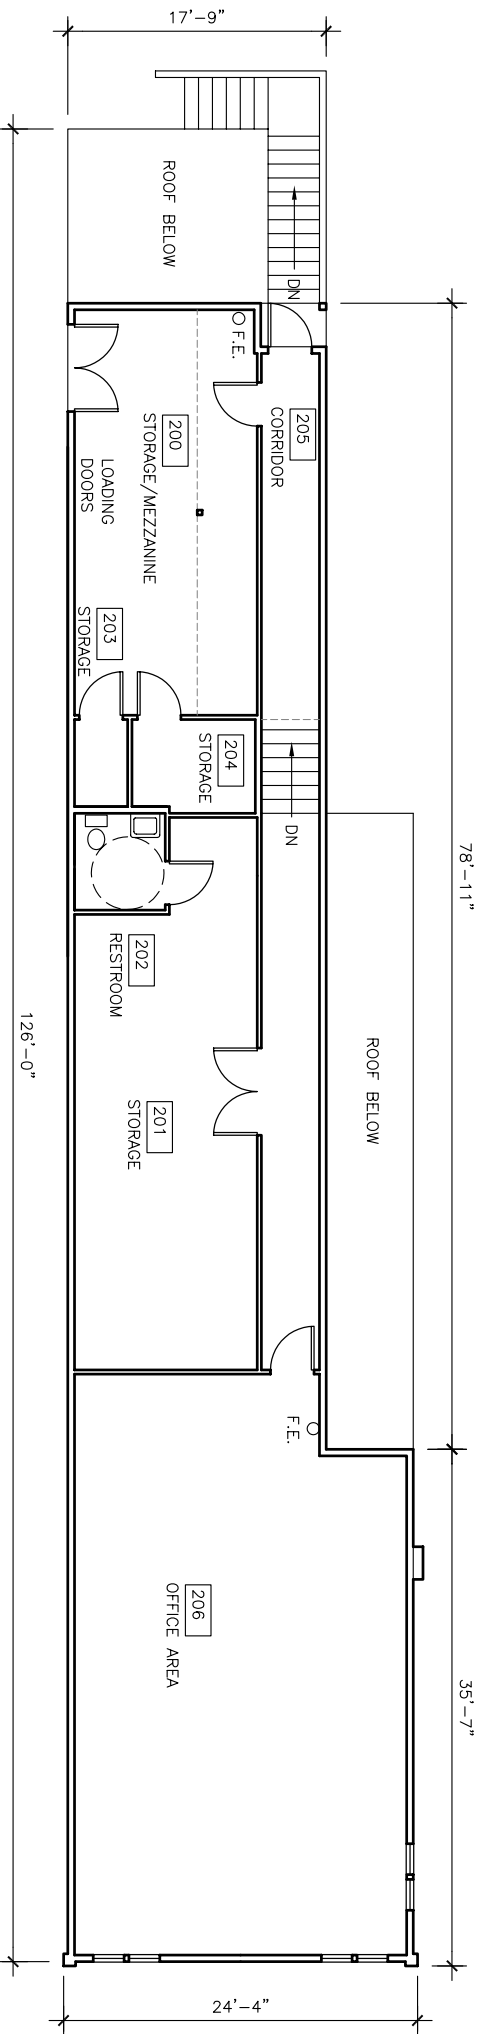

1ST FLOOR - SKAGWAY BREWING CO.
 TOTAL 1ST FLOOR AREA = 2,500 SF
 OCT 20, 2005

2ND FLOOR - SKAGWAY BREWING CO.
 TOTAL 1ST FLOOR AREA = 2,244 SF
 OCT 20, 2005